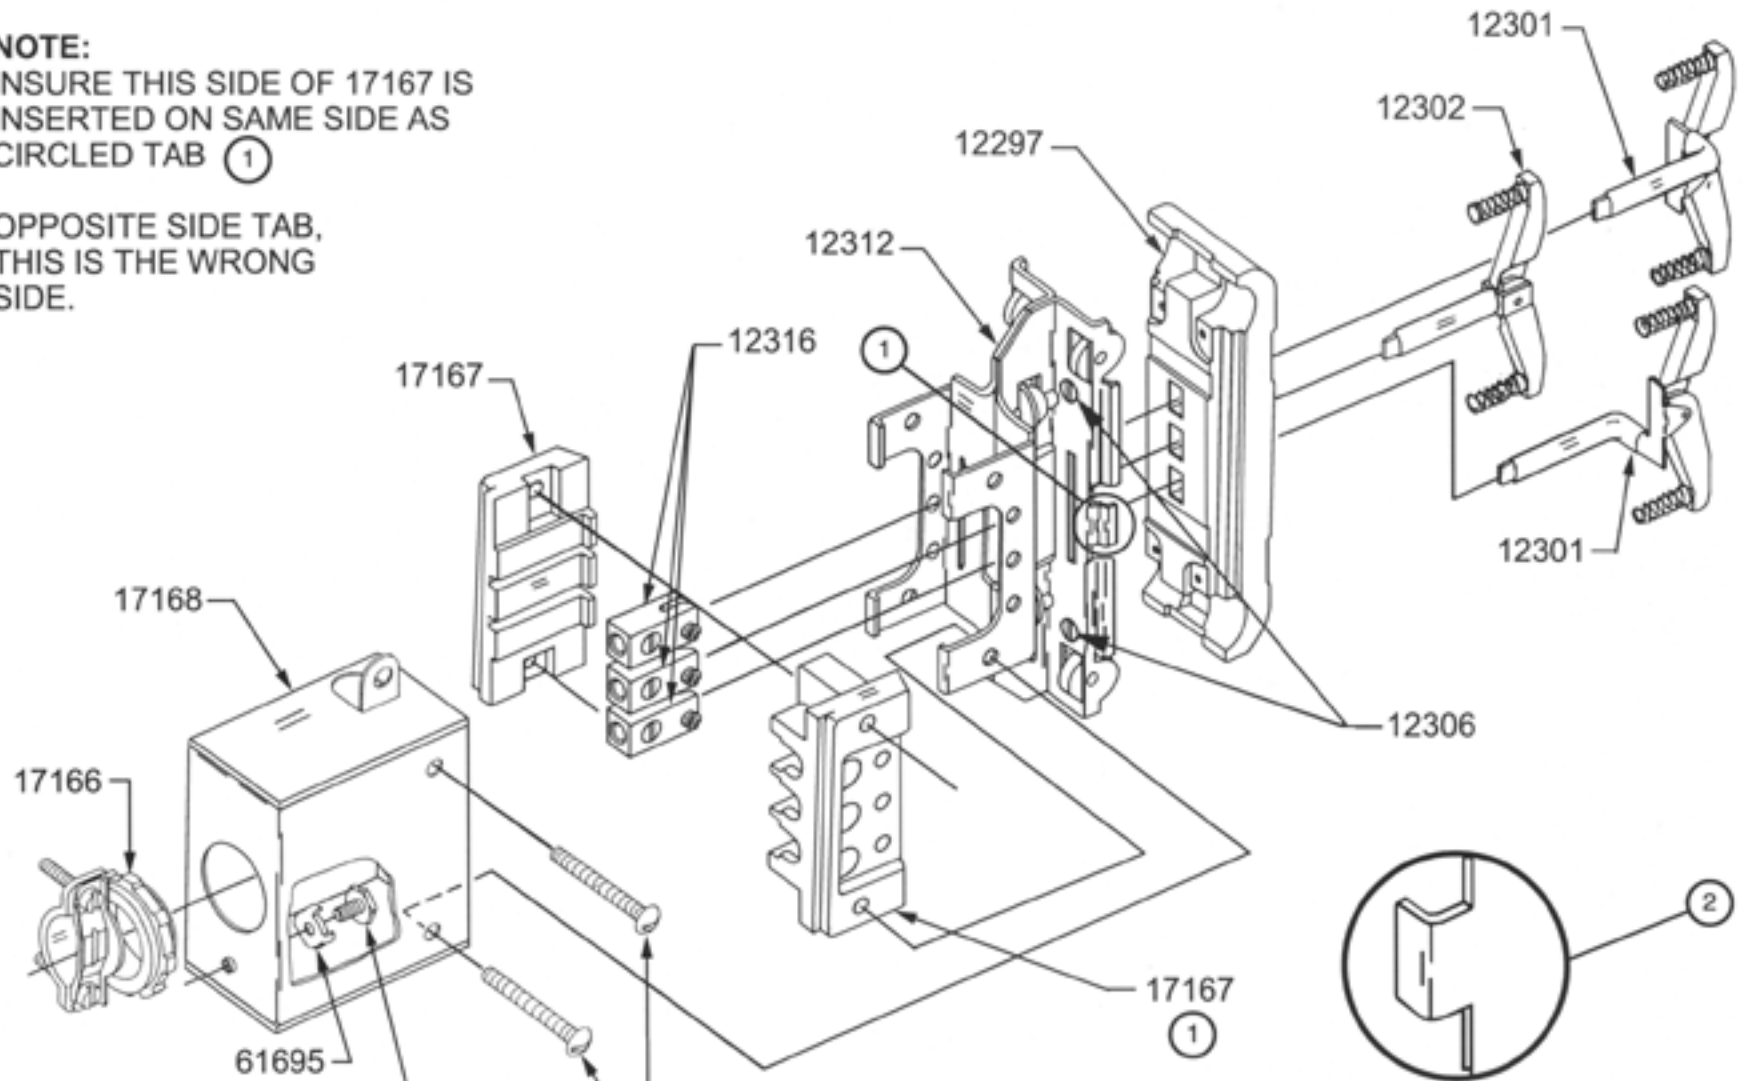

NOTE:

- ① INSURE THIS SIDE OF 17167 IS INSERTED ON SAME SIDE AS CIRCLED TAB ①
- ② OPPOSITE SIDE TAB, THIS IS THE WRONG SIDE.

UNIVERSAL SEWING SUPPLY 1011 EAST PARK INDUSTRIAL DRIVE SAINT LOUIS, MISSOURI 63130		DATE 6-6-97
PART NAME ERS-84 20 AMP FEEDRAIL TROLLEY		
MATERIAL / FINISH		SCALE NONE
UNIVERSAL NUMBER 12273	MANUFACTURER NUMBER	DRAWING NUMBER 12273ASY