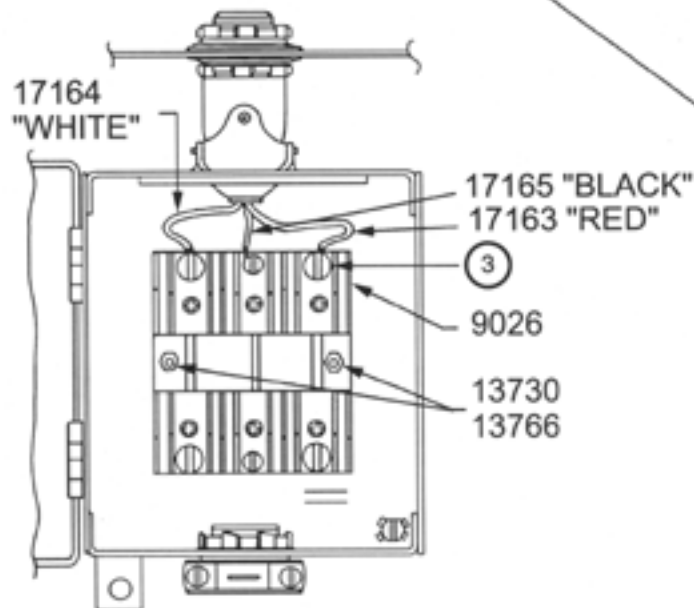

**NOTE:**

- ① INSURE THIS SIDE OF 17167 IS INSERTED ON SAME SIDE AS CIRCLED TAB ①
- ② OPPOSITE SIDE TAB, THIS IS THE WRONG SIDE.
- ③ CHECK OUT CONTINUITY BETWEEN 17163 AT 9026 AND THIS CONTACT.

**VIEW: A-A  
COVER REMOVED FOR CLARITY**

<b>UNIVERSAL SEWING SUPPLY</b> 1011 EAST PARK INDUSTRIAL DRIVE SAINT LOUIS, MISSOURI 63130		DATE <b>6-6-97</b>
PART NAME <b>ERS-86 20 AMP FEEDRAIL TROLLEY</b>		
MATERIAL / FINISH		SCALE <b>NONE</b>
UNIVERSAL NUMBER <b>12274</b>	MANUFACTURER NUMBER	DRAWING NUMBER <b>12274ASY</b>