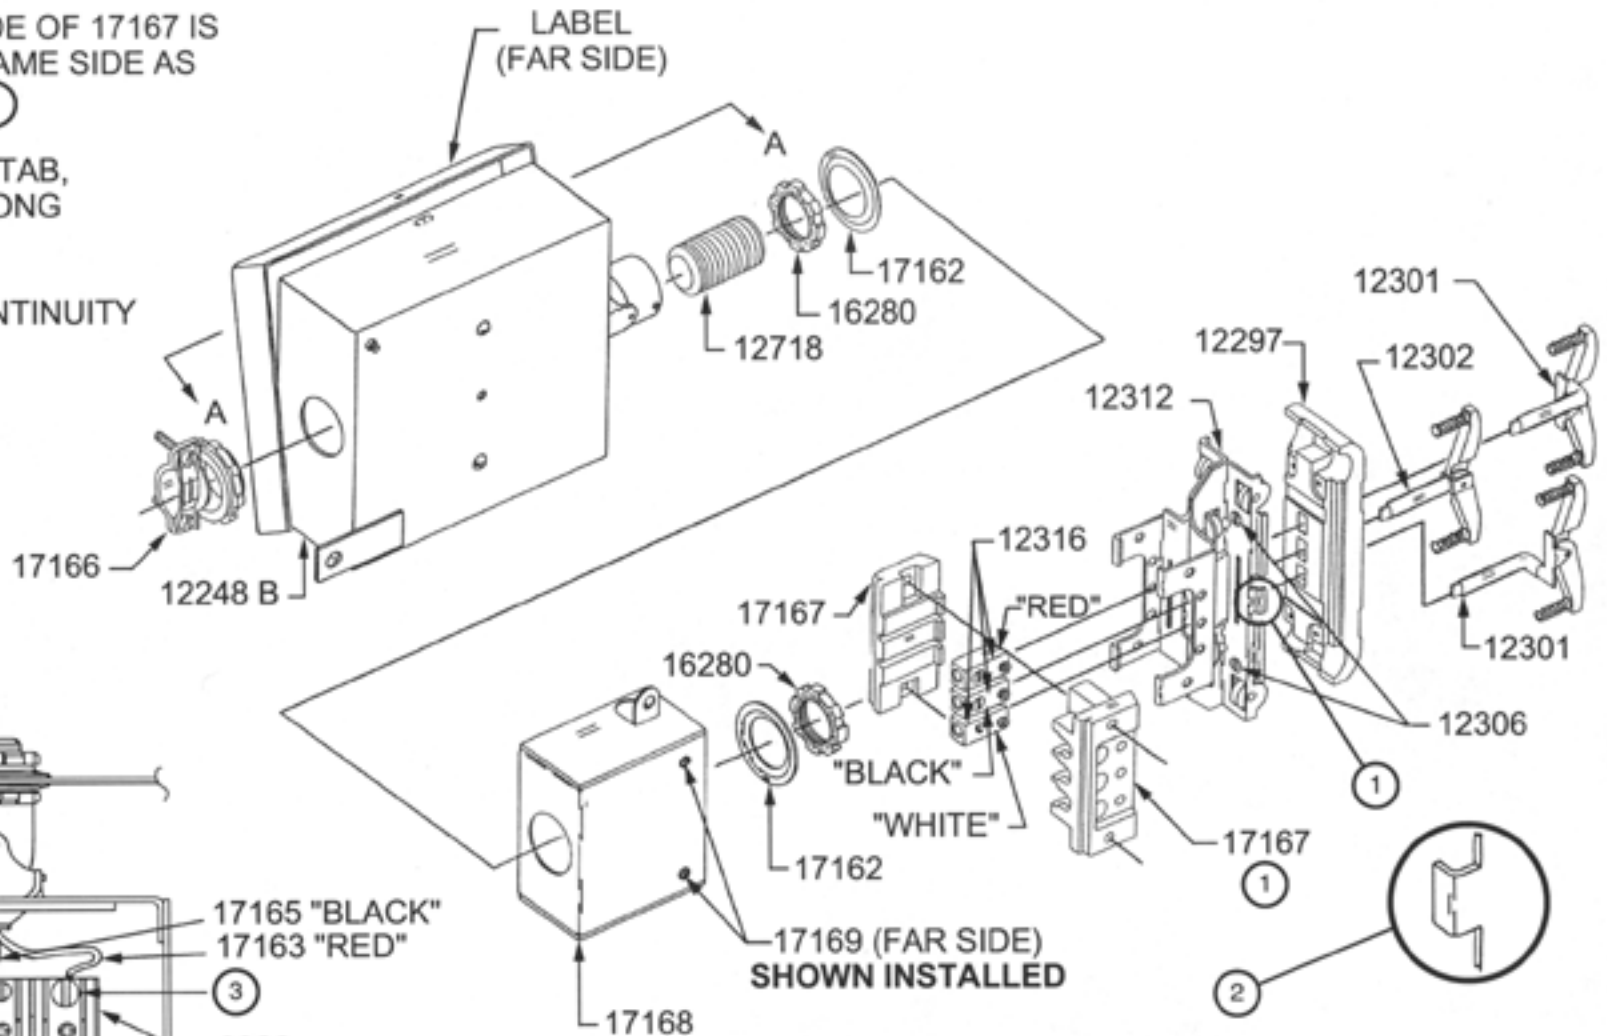

**NOTE:**

- ① INSURE THIS SIDE OF 17167 IS INSERTED ON SAME SIDE AS CIRCLED TAB ①
- ② OPPOSITE SIDE TAB, THIS IS THE WRONG SIDE.
- ③ CHECK OUT CONTINUITY BETWEEN 17163 AT 9026 AND THIS CONTACT.

**VIEW: A-A  
COVER REMOVED FOR CLARITY**

<b>UNIVERSAL SEWING SUPPLY</b> 1011 EAST PARK INDUSTRIAL DRIVE SAINT LOUIS, MISSOURI 63130		DATE <b>6-6-97</b>
PART NAME <b>ERS-86 20 AMP FEEDRAIL TROLLEY</b>		
MATERIAL / FINISH		SCALE <b>NONE</b>
UNIVERSAL NUMBER <b>12274</b>	MANUFACTURER NUMBER	DRAWING NUMBER <b>12274ASY</b>