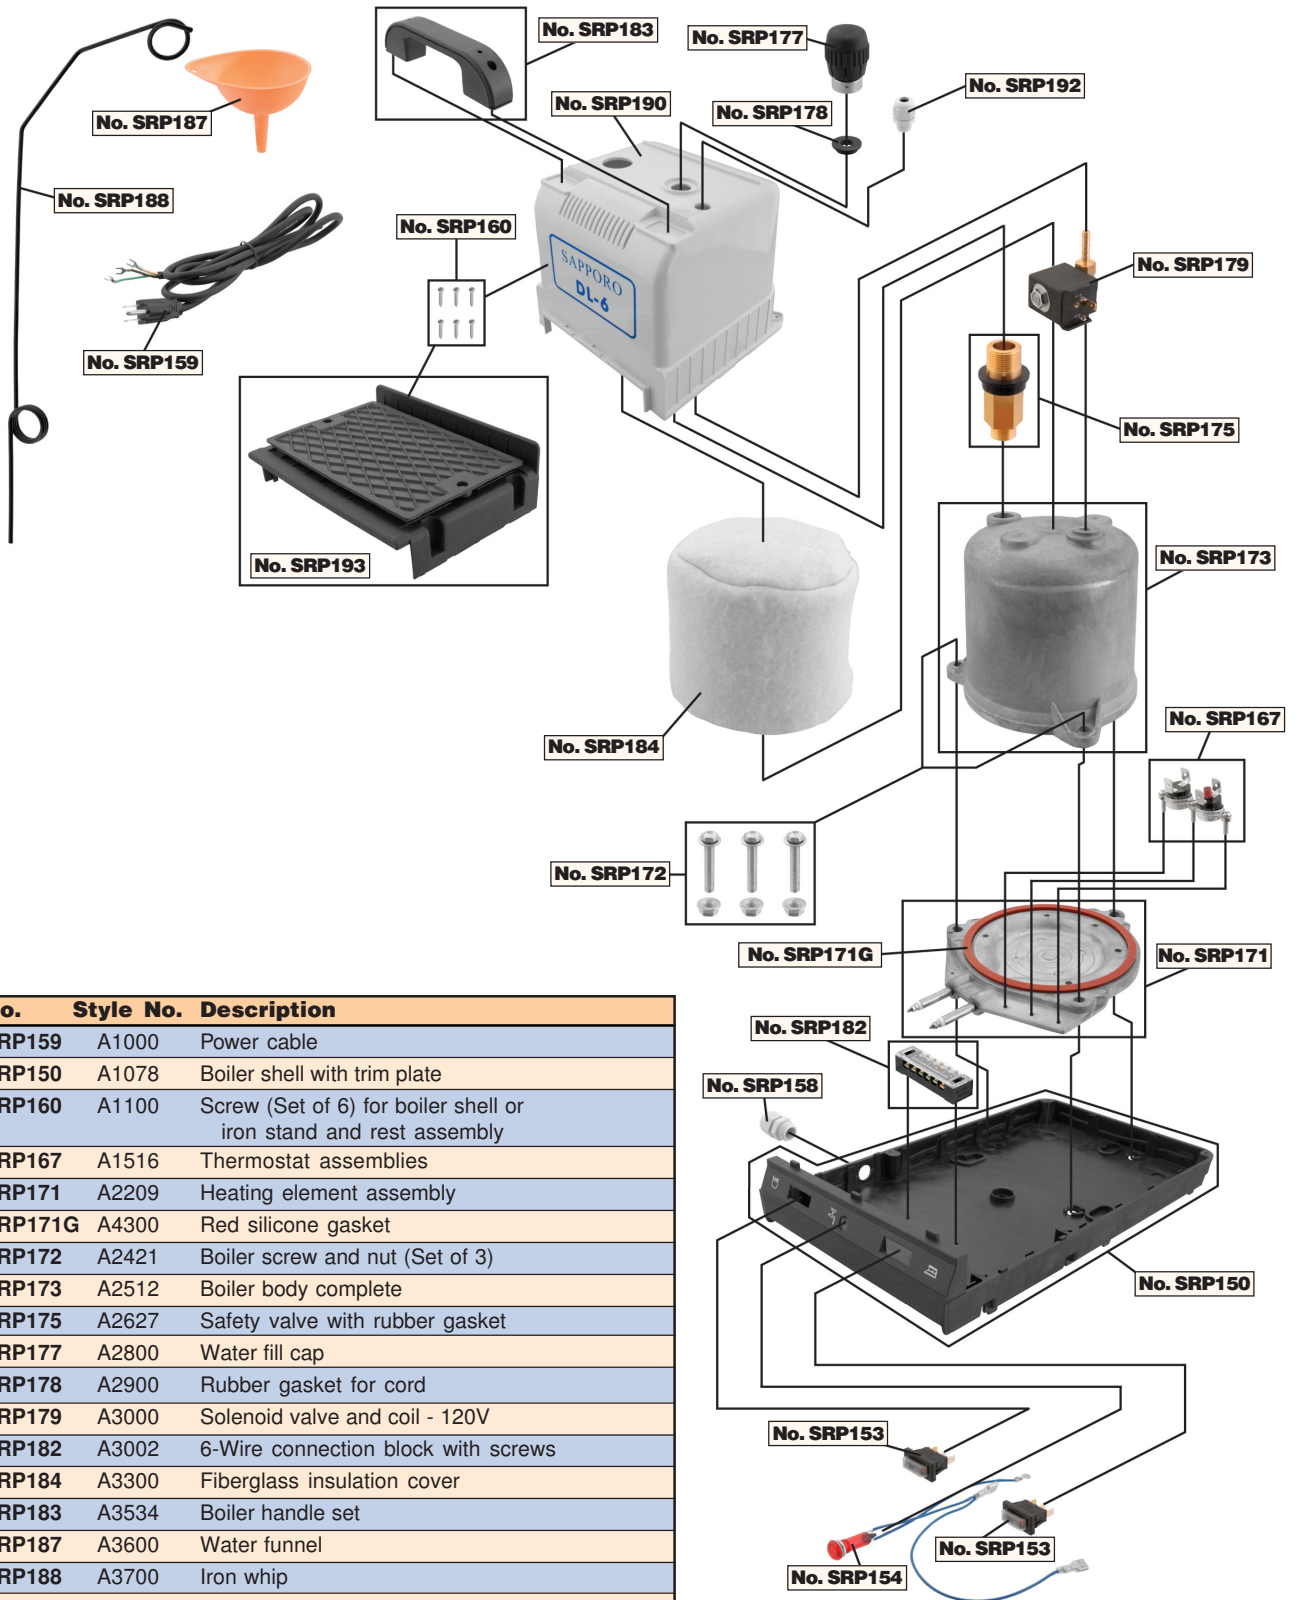

Parts for Sapporo DL6 Iron & Boiler Unit

No.	Style No.	Description
SRP159	A1000	Power cable
SRP150	A1078	Boiler shell with trim plate
SRP160	A1100	Screw (Set of 6) for boiler shell or iron stand and rest assembly
SRP167	A1516	Thermostat assemblies
SRP171	A2209	Heating element assembly
SRP171G	A4300	Red silicone gasket
SRP172	A2421	Boiler screw and nut (Set of 3)
SRP173	A2512	Boiler body complete
SRP175	A2627	Safety valve with rubber gasket
SRP177	A2800	Water fill cap
SRP178	A2900	Rubber gasket for cord
SRP179	A3000	Solenoid valve and coil - 120V
SRP182	A3002	6-Wire connection block with screws
SRP184	A3300	Fiberglass insulation cover
SRP183	A3534	Boiler handle set
SRP187	A3600	Water funnel
SRP188	A3700	Iron whip
SRP192	A3800	Cord grommet for iron to boiler
SRP190	A3900	Outer cover
SRP193	A4312	Iron stand and rest assembly
SRP153	A4600	On/Off Switch for iron and boiler
SRP154	A5000	Steam ready light wired
SRP158	A9000	Cord grommet for power cable