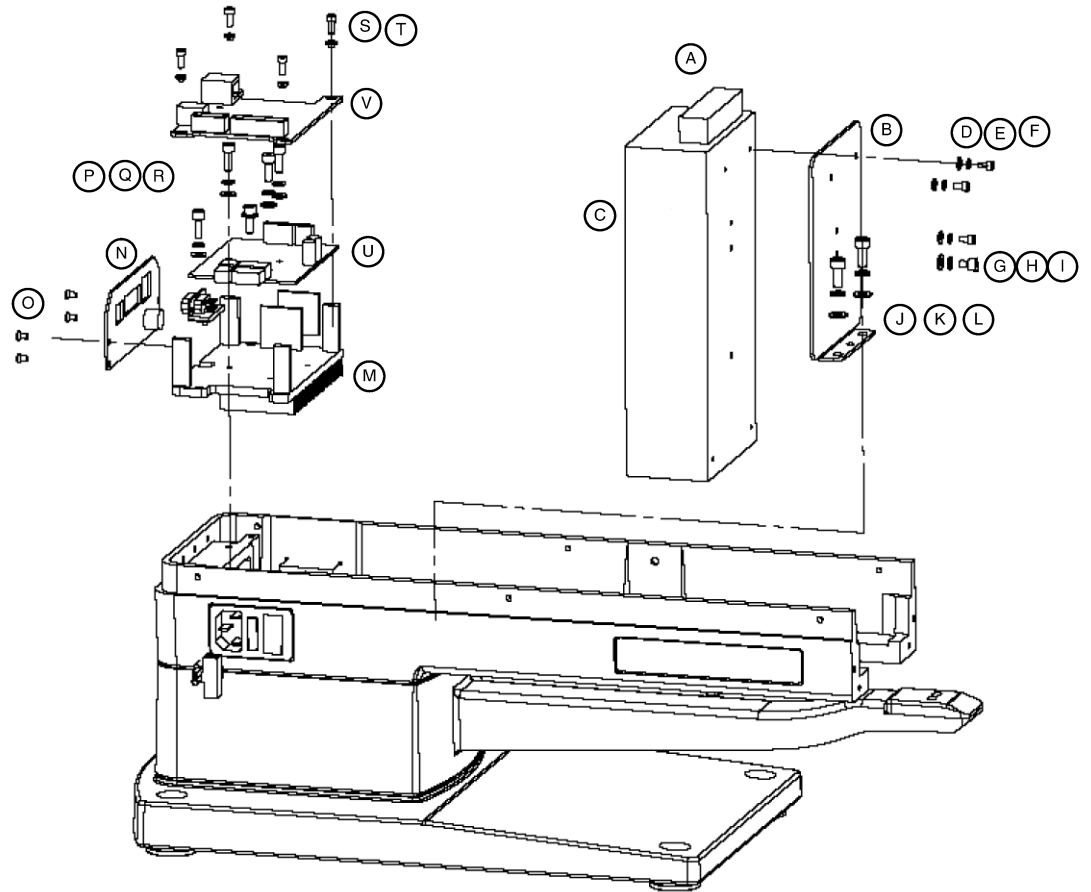

Parts for Avery Dennison ST9500™ Plastic Staple® Attacher — Switch Power Supply Assy. and Driver Assy.

Univ. Number	Fig.	Part Number	Description	Qty.	
17005		A	Bracket, Power	1	
		B	3-05-0051-01 Bracket, Power	1	
		C	130036006201 Power Supply, Switching	1	
		D	140001000802 Screw, Hexagon Socket Cup Head, Black 3X6	3	
		E	140012007901 Lock Washer, Black D3	3	
		F	140012012201 Washer, Black D3	3	
		G	140001057601 Screw, Hexagon Socket Cup Head, Black 4X6	1	
		H	140012012101 Washer, Black D4	1	
		I	140012008001 Lock Washer, Black D4	1	
		J	140001057801 Screw, Hexagon Socket Cup Head, Black 5X12	2	
		K	140012015801 Washer, Black D5	2	
		L	140012010601 Lock Washer, Black D5	2	
		M	3-05-0052-01 Holder, Driver	1	
		N	3-06-0042-01 Assy, Rear Panel	1	
		O	140003005302 Screw, Hexagon Socket Countersunk Head, Black 3X6	4	
	17006		P	140001057401 Screw, Hexagon Socket Cup Head, Black 4X12	3
			Q	140012012101 Washer, Black D4	3
		R	140012008001 Lock Washer, Black D4	3	
		S	140001001002 Screw, Hexagon Socket Cup Head, Black 3X8	4	
		T	130907001101 Dielectric, washer	4	
		U	130306006401 Driver, Step Motor	1	
		V	630ESC0108 Controller, Step Motor, Ethernet	1	