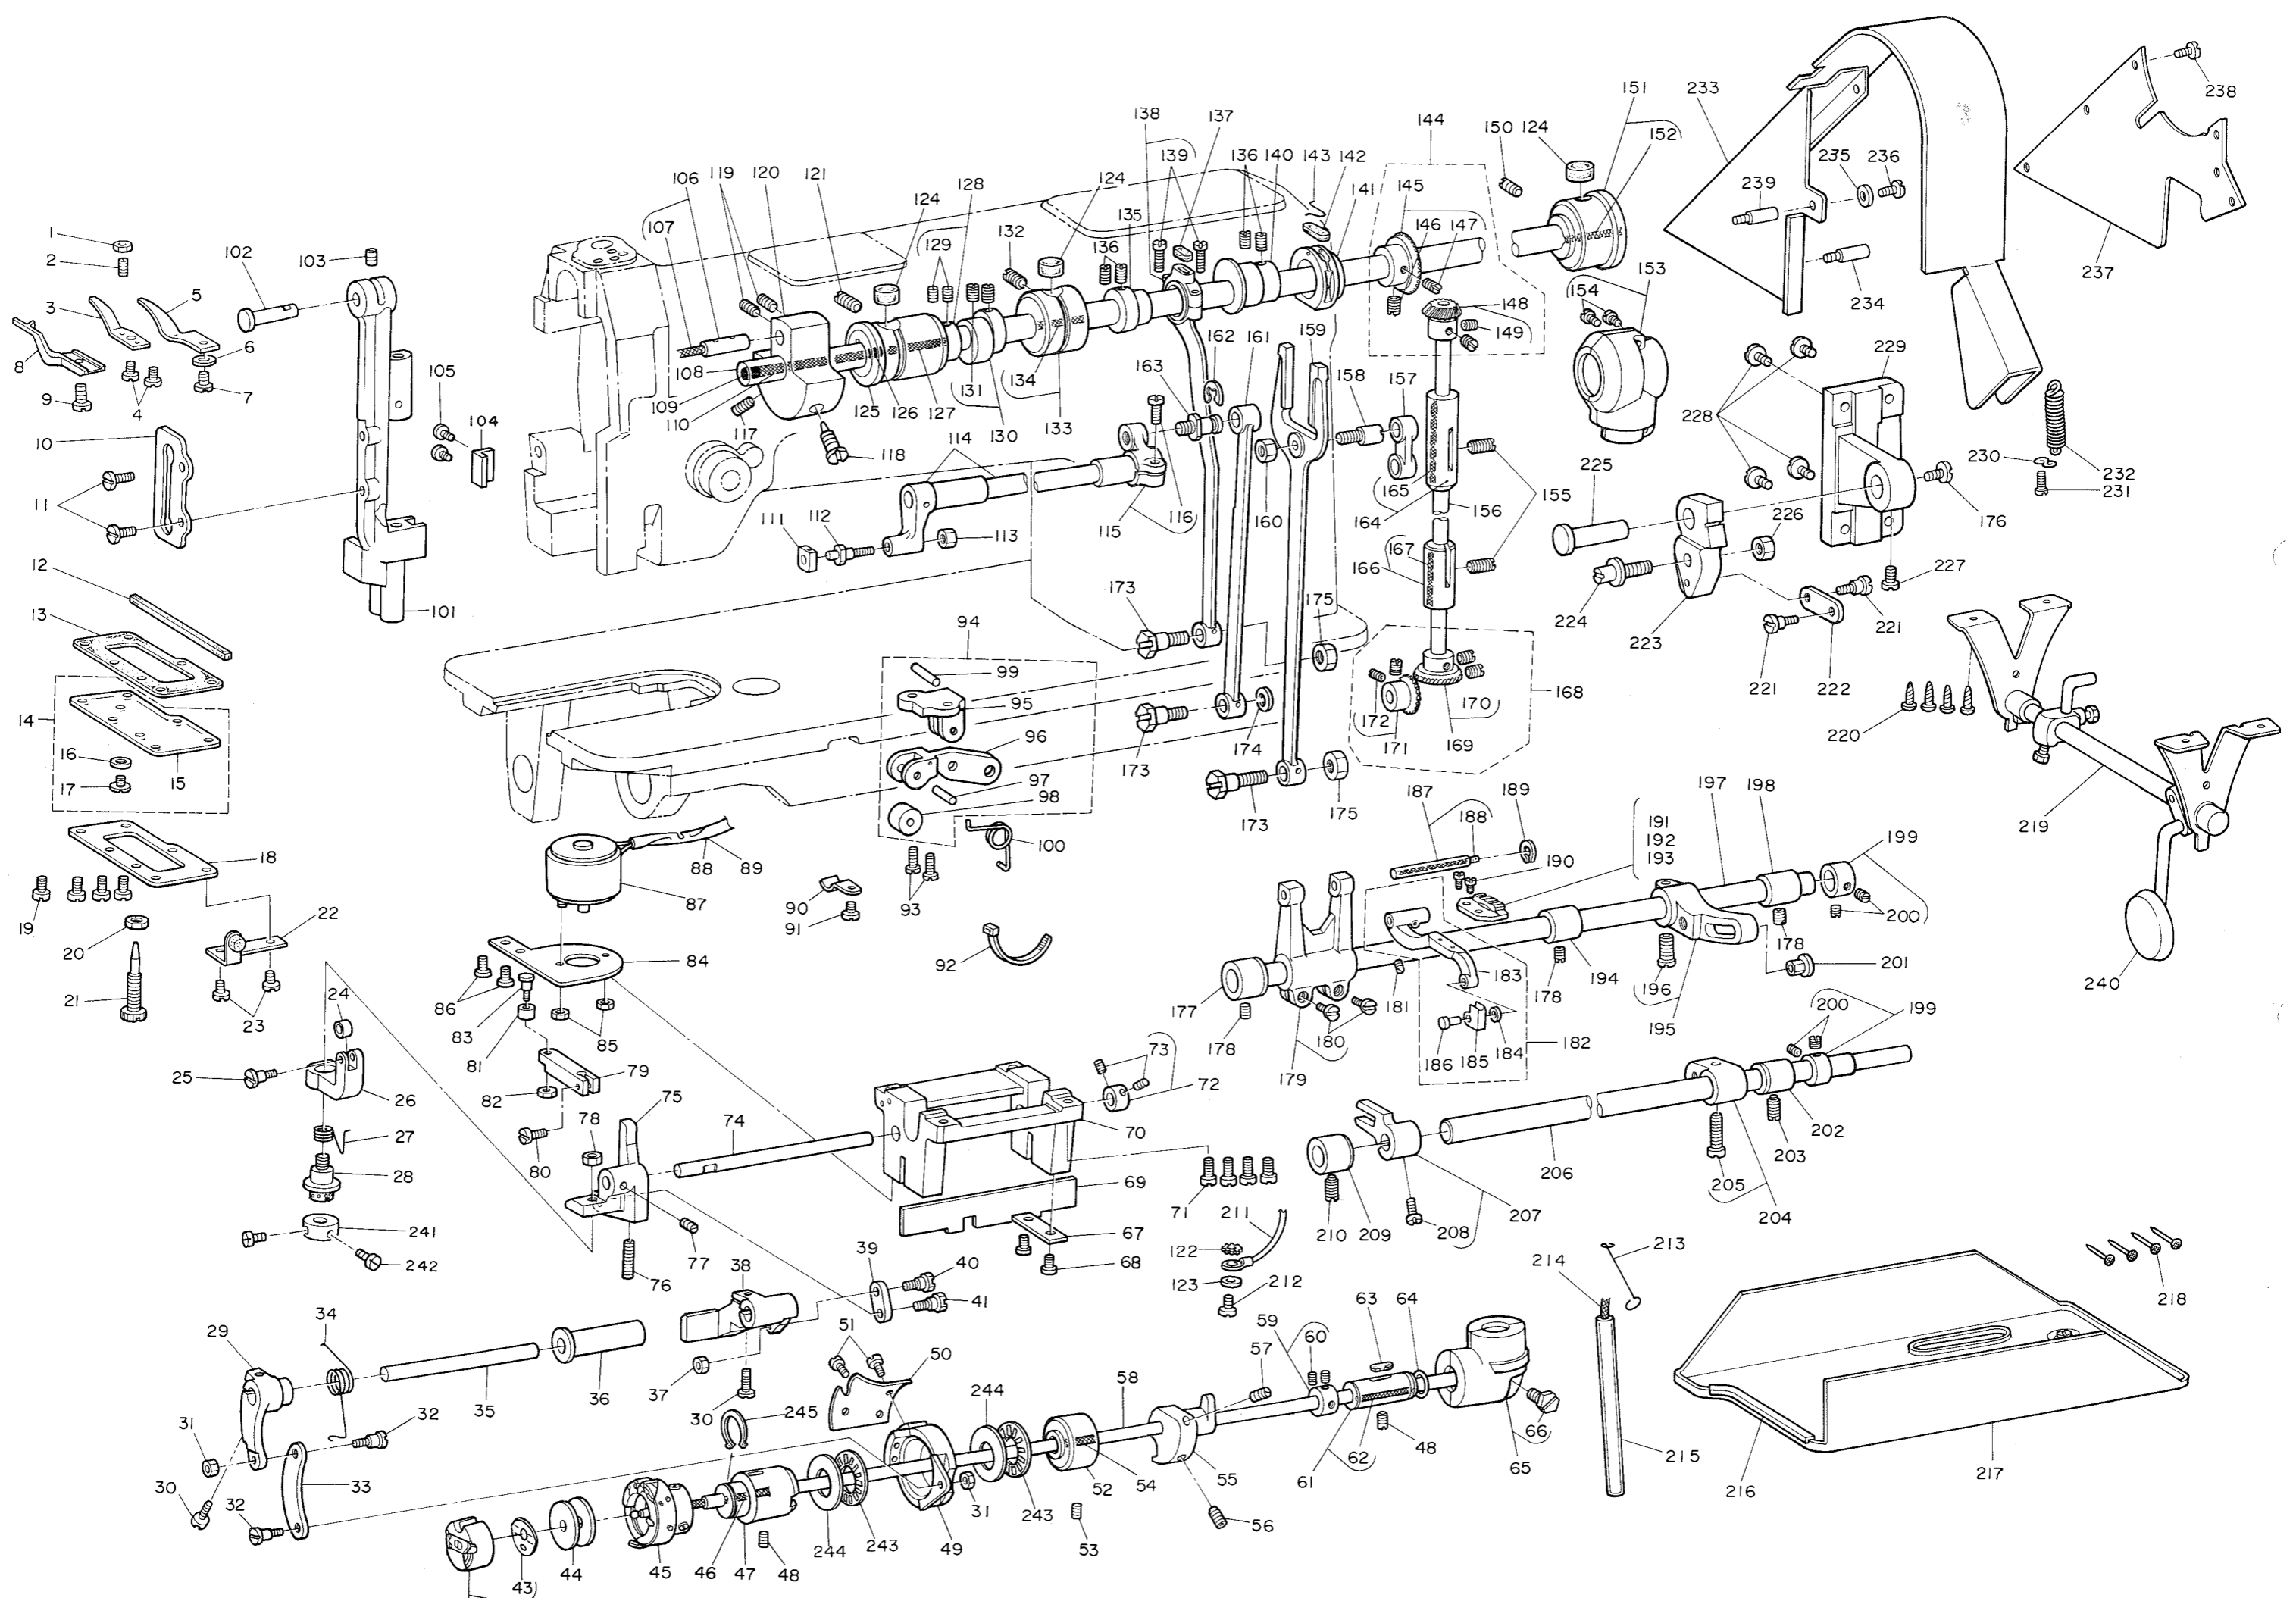

1-Needle, Compound Walking Foot Needle Feed
Lockstitch Machine with Automatic Thread Trimmer
一本針本縫総合送り自動糸切りミシン

DNU-241H-4・DNU-241H-5・DNU-241H-6

PARTS SHEET

JUKI

19557404
No.0451-01

副本
1992. 5. 27
技術資料係

Main table with columns: REF. NO., NOTE, PART NO., DESCRIPTION, 品名, AMT. It lists various mechanical parts like screws, washers, gears, and shafts with their corresponding Japanese names and quantities.

Note (注記) #01.....For DND-241H-4 DND-241H-4用
#02.....For DND-241H-5,-6 DND-241H-5,-6用
#03.....Special order part for this needle 針用特別注文部品
#04.....Special order part for heavy weight materials. 厚物用特別注文部品