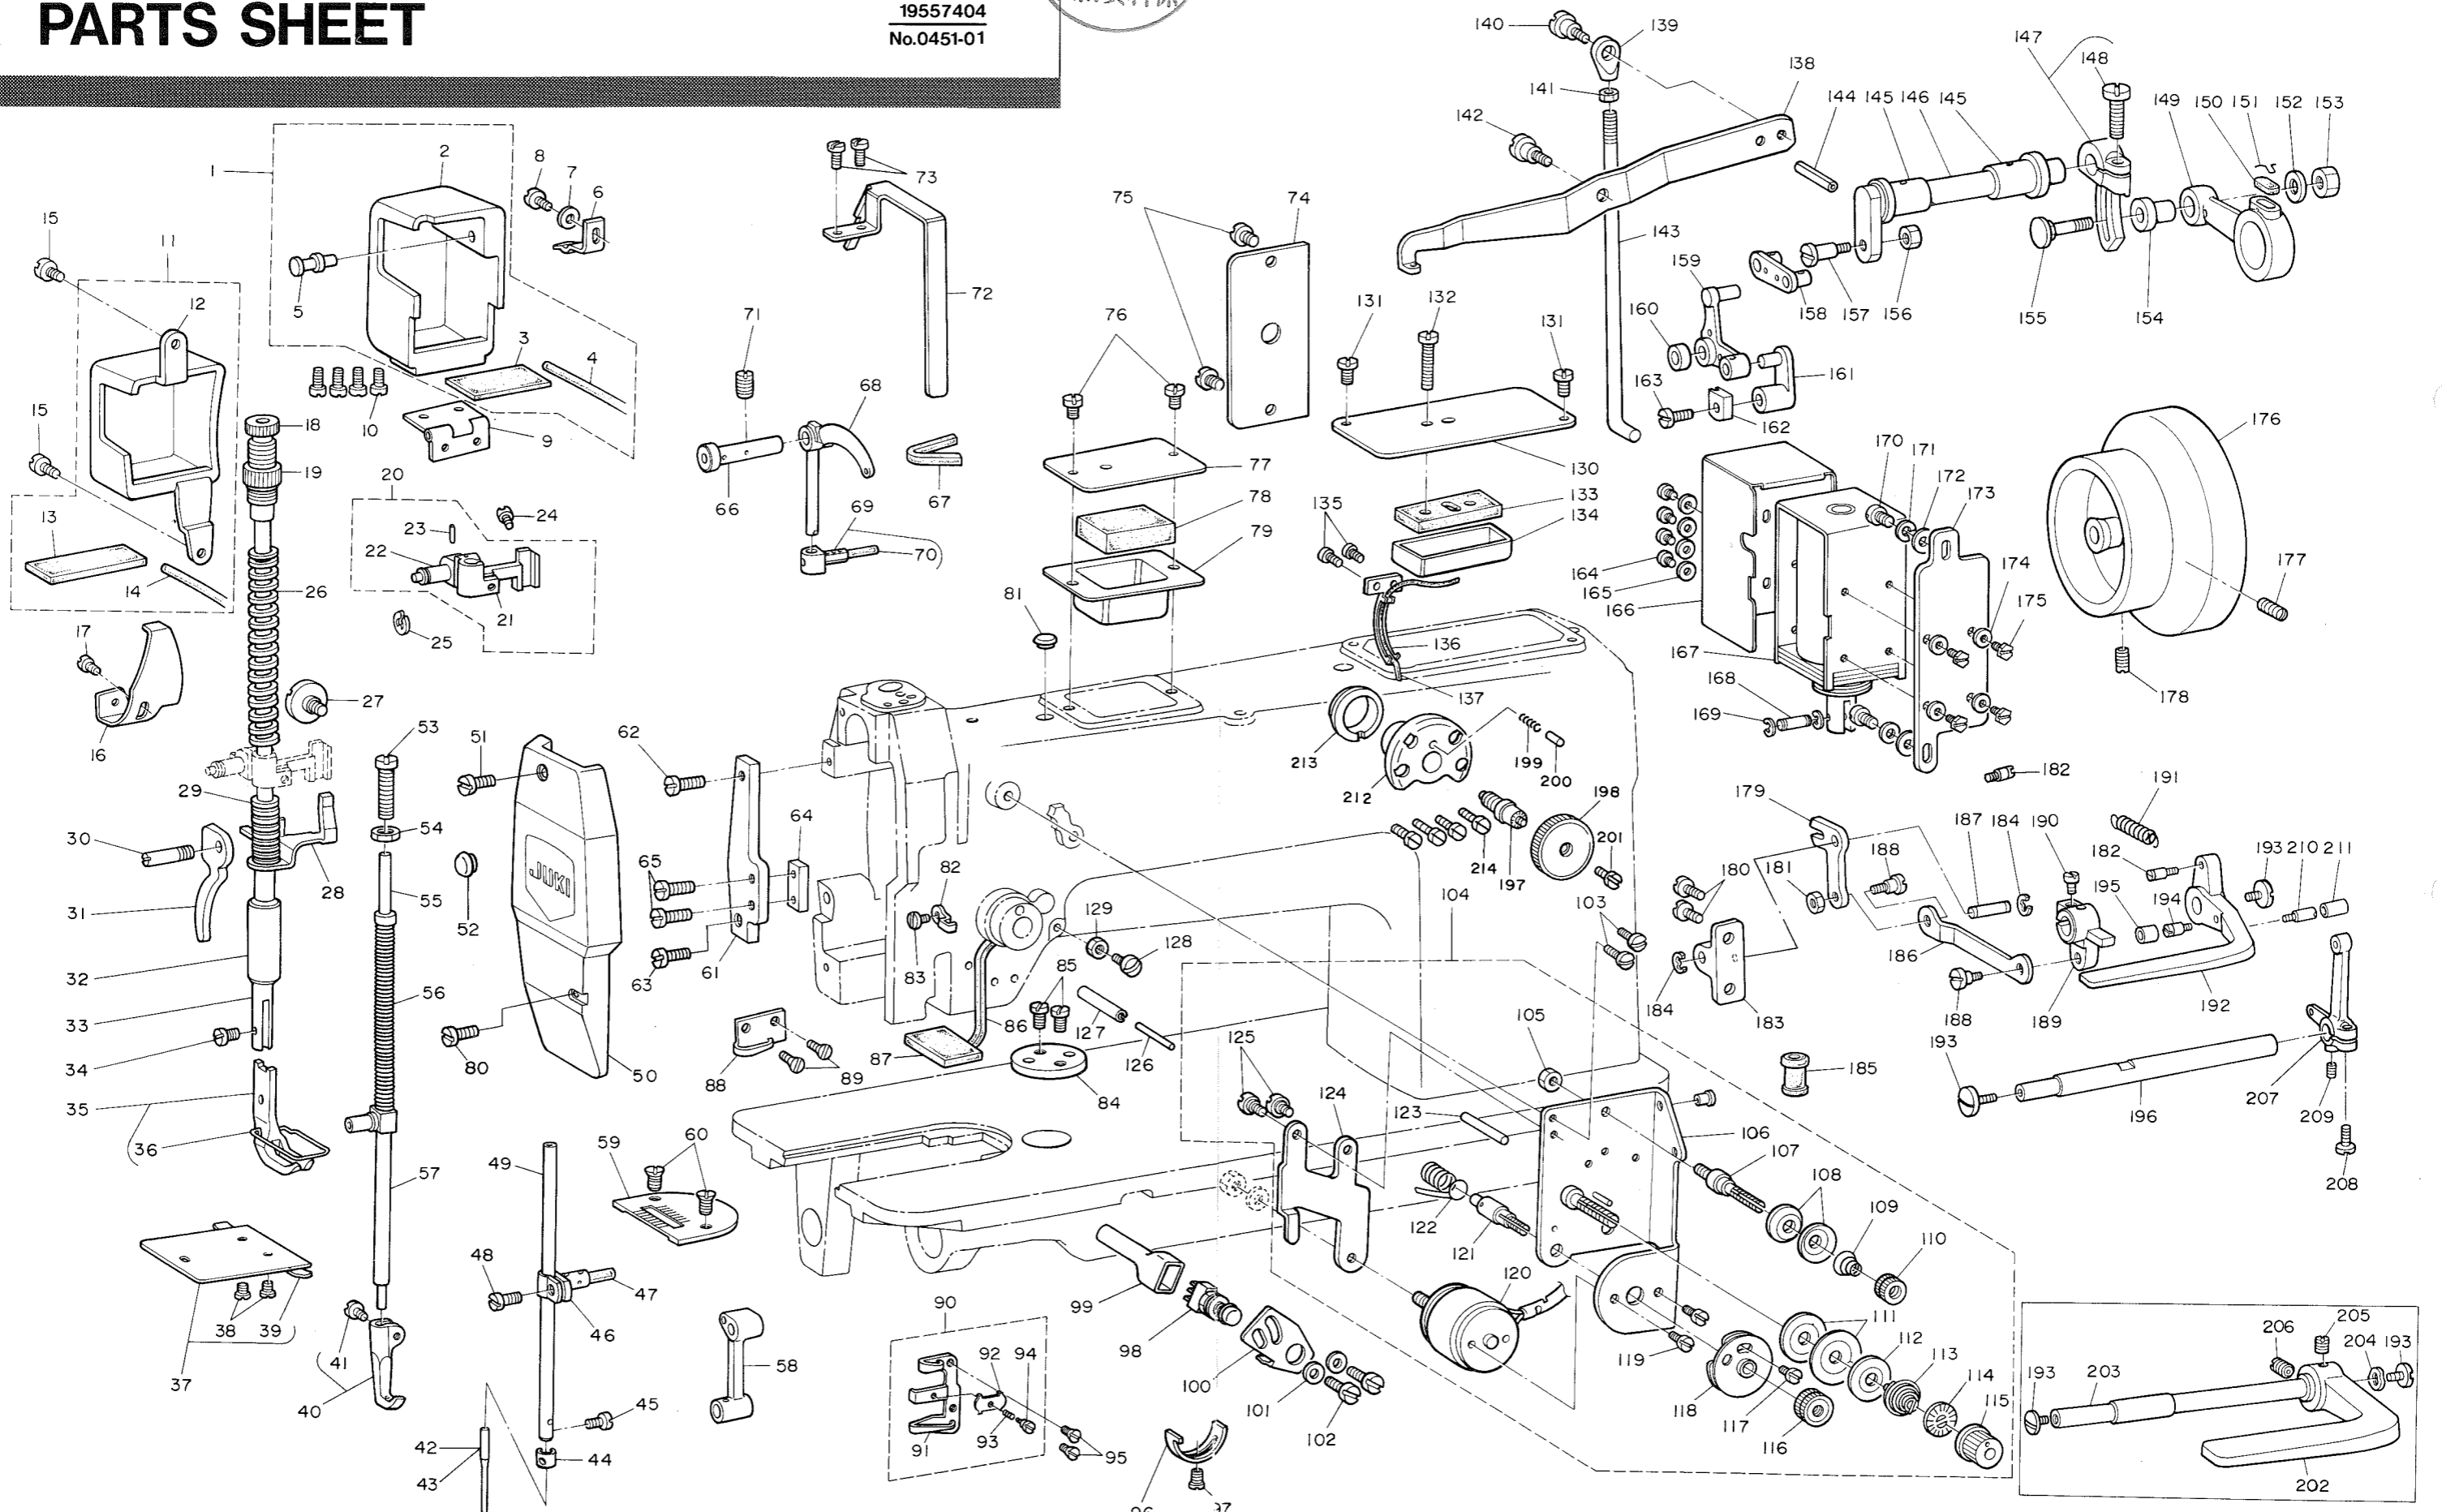

1-Needle, Compound Walking Foot Needle Feed
Lockstitch Machine with Automatic Thread Trimmer
一本針本縫総合送り自動糸切りミシン

DNU-241H-4・DNU-241H-5・DNU-241H-6

PARTS SHEET

JUKI

19557404
No.0451-01

副本
1992. 5. 27
技術資料係

Main table with columns: REF. NO., NOTE, PART NO., DESCRIPTION, 品名, AMT. It lists various mechanical parts like screws, washers, gears, and shafts with their corresponding Japanese names and quantities.

Note (注記) #01.....For DND-241H-4 DND-241H-4用
#02.....For DND-241H-5,-6 DND-241H-5,-6用
#03.....Special order part for this needle 針用特別注文部品
#04.....Special order part for heavy weight materials. 厚物用特別注文部品