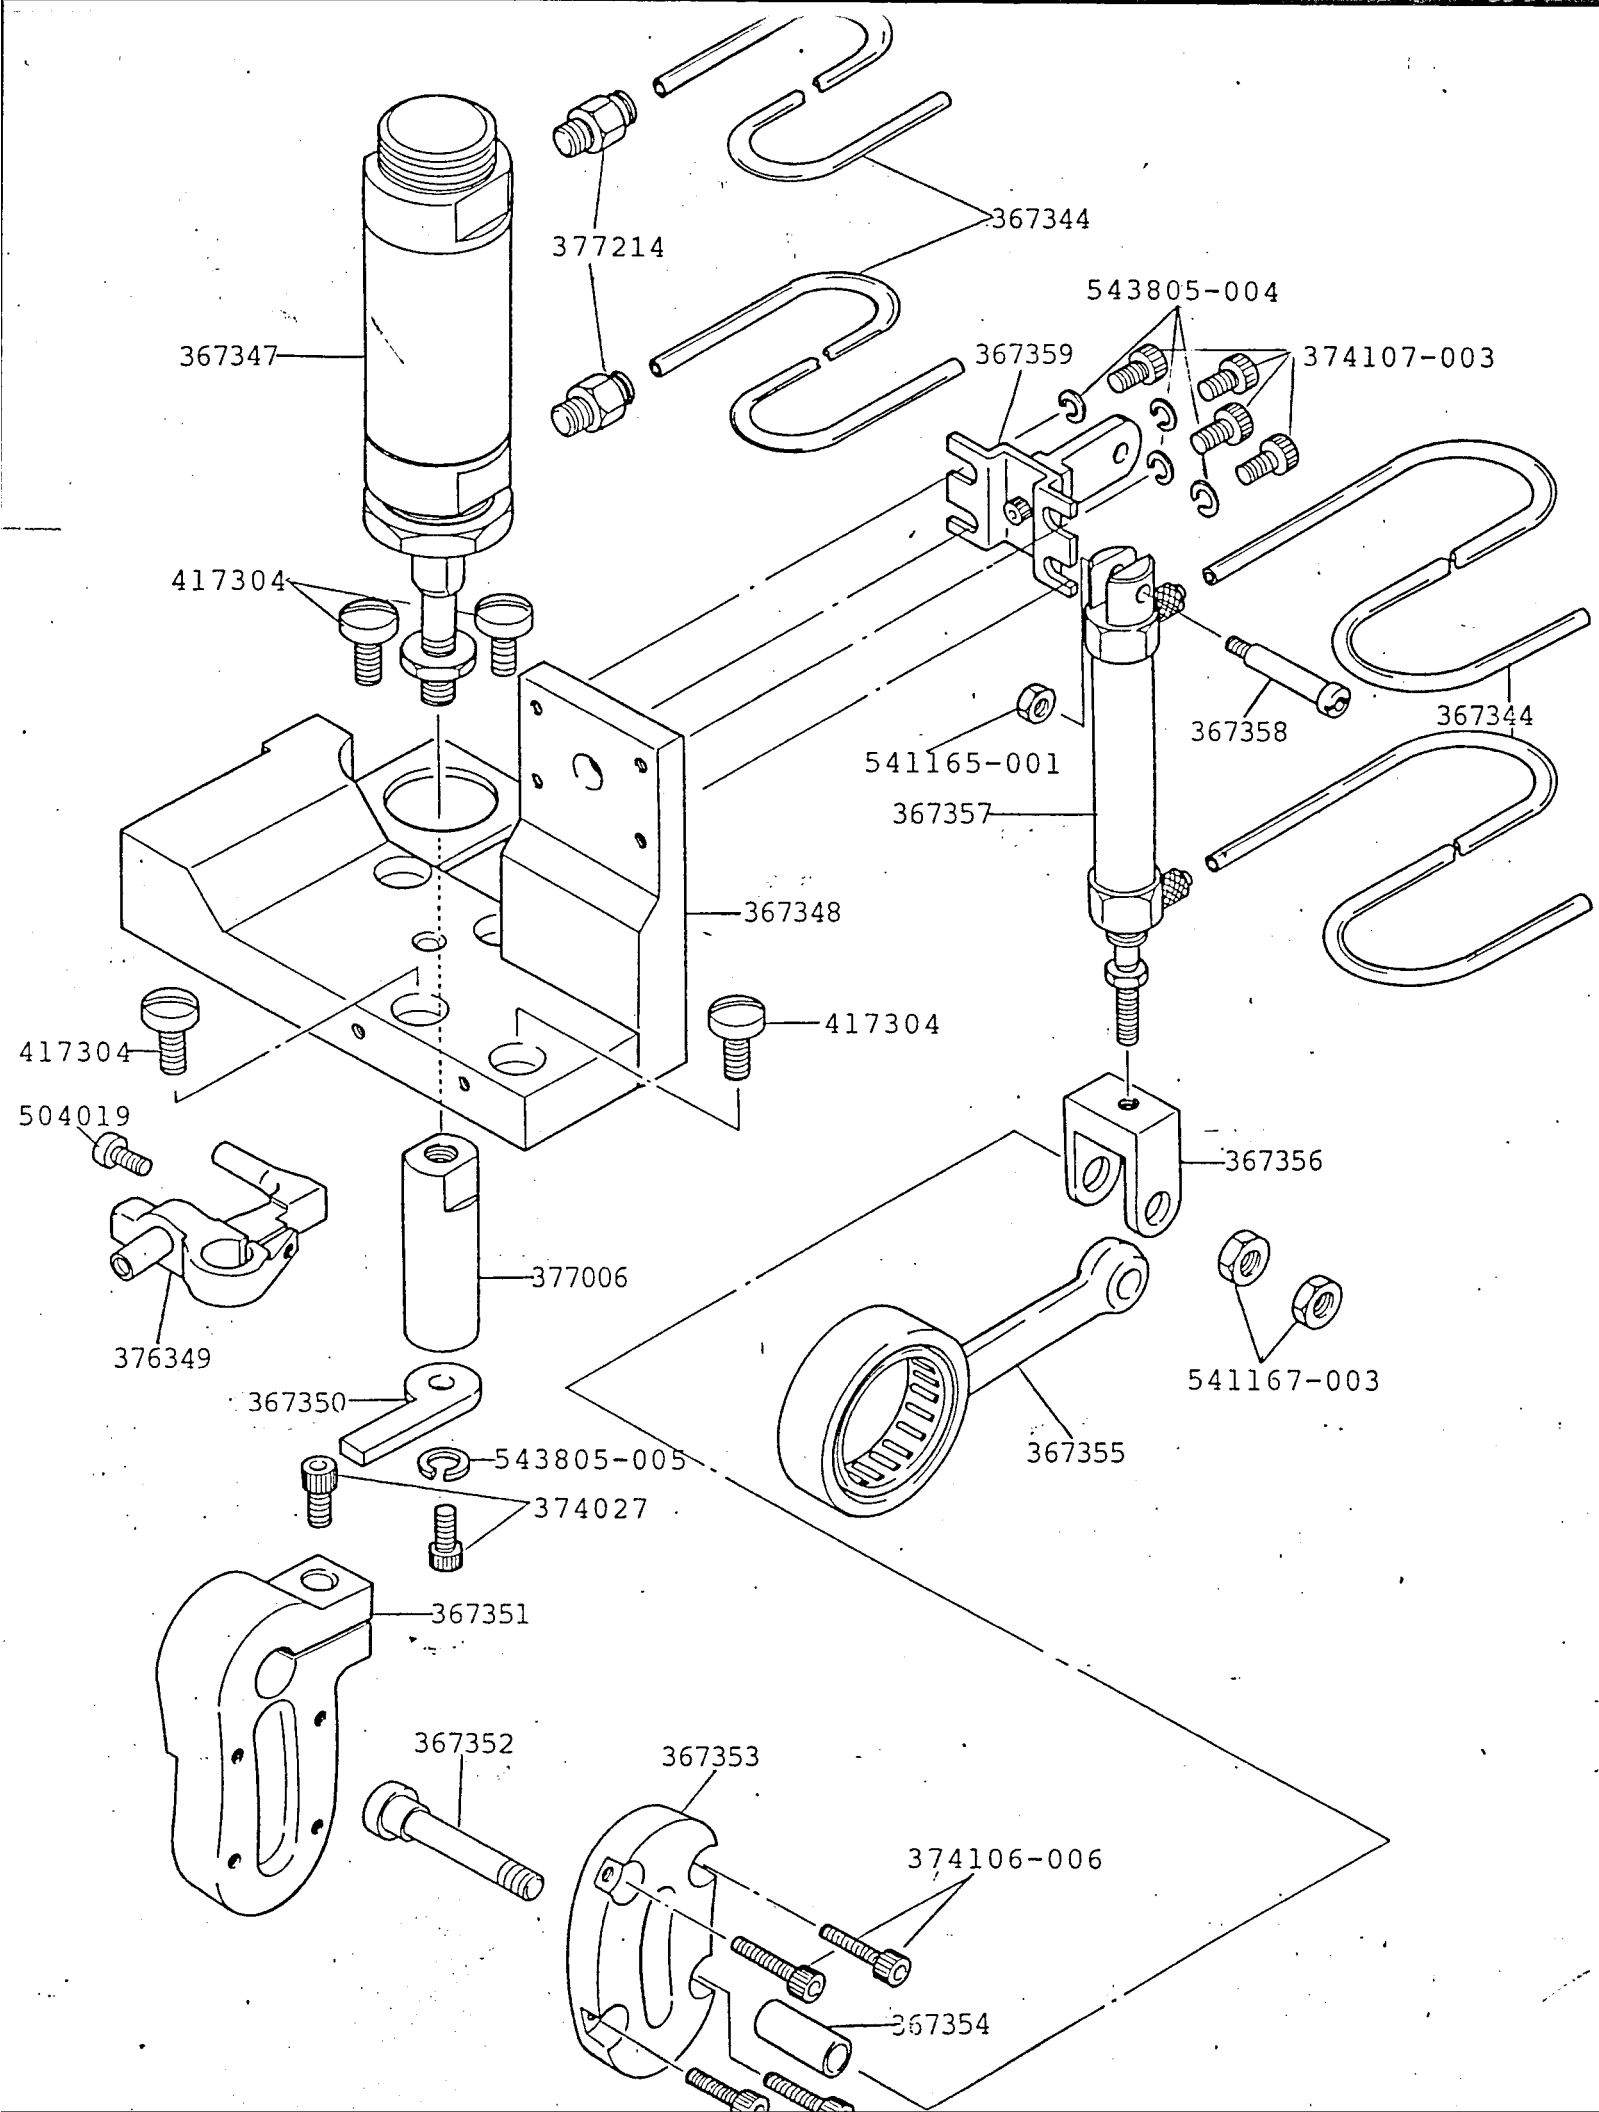

SINGER
211U1121K

SPECIAL PARTS FOR 211U1121K

WHICH DIFFER FROM 211U567KB

PART NO.	DESCRIPTION
367344	Air Cylinder Connection Tube (4)
367347	Foot Lift Air Cylinder
367348	Air Cylinder Base
367349	Presser Bar Lifting Bracket
367350	Foot Lift Plate
367351	Lifting Eccentric Connection Cramp
367352	Lifting Eccentric connection Cramp Stud Screw
367353	Lifting Eccentric Guide Plate
367354	Lifting Eccentric Guide Plate Caller
367355	Lifting Eccentric Connection
367356	Lifting Presser Air Cylinder Connection
367357	Lifting Presser Air Cylinder
367358	Lifting Presser Air Cylinder Hinge Screw
367369	Lifting Presser air Cylinder Bracket
374027	Foot Lifte Plate Set Screw (2)
374106-006	Lifting Eccentric Guide Plate Screw (4)
374107-003	Lifting Presser Air cylinder Bracket Screw
377066	Air Cylinder Connection Foot Lift
377214	Air Cylinder Sleeve (2)
417304	Air Cylinder Base Set Screw (4)
541165-001	Lifting Presser Air Cylinder Hinge Scerw Nut
543805-003	Lifting Eccentric Connection Cramp Stud Screw Nut (2)
543805-004	Lifting Press Air Cylinder Bracket Screw Washer (4)
543805-005	Foot Lifting Plate Set Screw Washer

541166-003

542895

367345

544055

544841

544055

367346

PART NO.	DESCRIPTION
367345	Foot Lifter Knee Switch
367346	Presser Foot Lifter Knee Switch
419649 417220	Knee Switch Frame Shaft (2)
541166-003	Knee Switch Set Screw Nut (8)
542895	Knee Switch Base Plate (2)
542898	Knee Switch Frame Shaft Holder (2)
542901	Knee Switch Base Plate Holder (4)
544055	Knee Switch Set Screw (8)
544213-003	Knee Switch Base Plate Holder Screw (8)
544213-056	Knee Switch Fame Shaft Holder Screw (4)
544840	Knee Switch Set Screw Spring Washer (4)
544841	Knee Switch Set Screw Washer (8)
549269	Knee Swtich Frame Shaft Holder Set Screw (6)