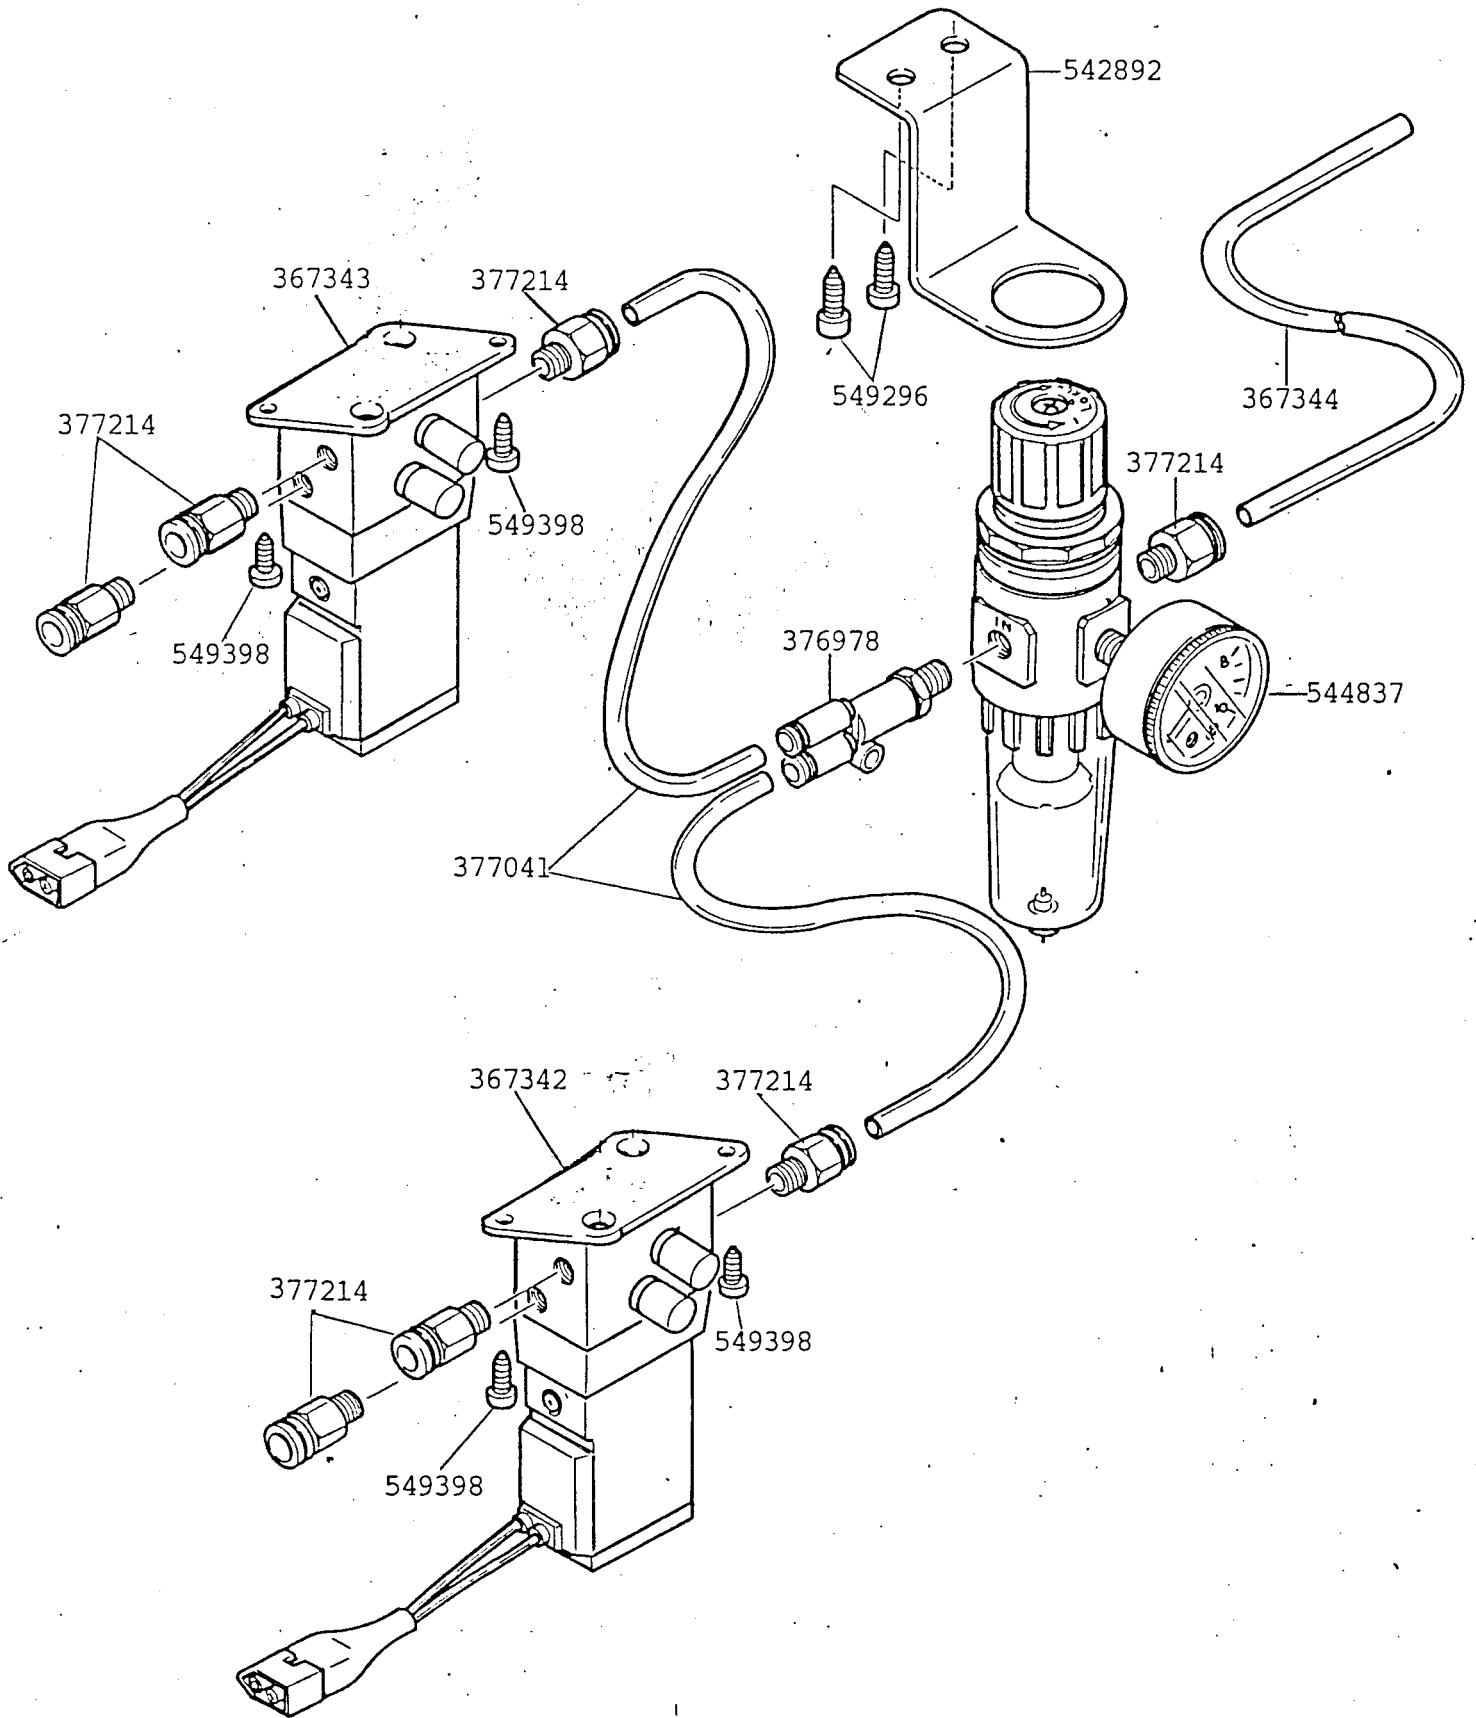

541166-003

542895

367345

544055

544841

544055

367346

PART NO.	DESCRIPTION
367345	Foot Lifter Knee Switch
367346	Presser Foot Lifter Knee Switch
419649 417220	Knee Switch Frame Shaft (2)
541166-003	Knee Switch Set Screw Nut (8)
542895	Knee Switch Base Plate (2)
542898	Knee Switch Frame Shaft Holder (2)
542901	Knee Switch Base Plate Holder (4)
544055	Knee Switch Set Screw (8)
544213-003	Knee Switch Base Plate Holder Screw (8)
544213-056	Knee Switch Fame Shaft Holder Screw (4)
544840	Knee Switch Set Screw Spring Washer (4)
544841	Knee Switch Set Screw Washer (8)
549269	Knee Swtich Frame Shaft Holder Set Screw (6)

PART NO.	DESCRIPTION
367342	Foot Lift Solenoide Valve
367343	Presser Foot Lifter Solenoide Valve
367344	Filter Regulator Sleeve Tube
376978	Filter Regulator Divided Sleeve
377214	Solenoide Valve Sleeve (7)
542892	Filter Regulator Bracket
544837	Filter Regulator
549296	Filter Regulator Bracket Set Screw (2)
549398	Solenoide Valve Set Screw (4)