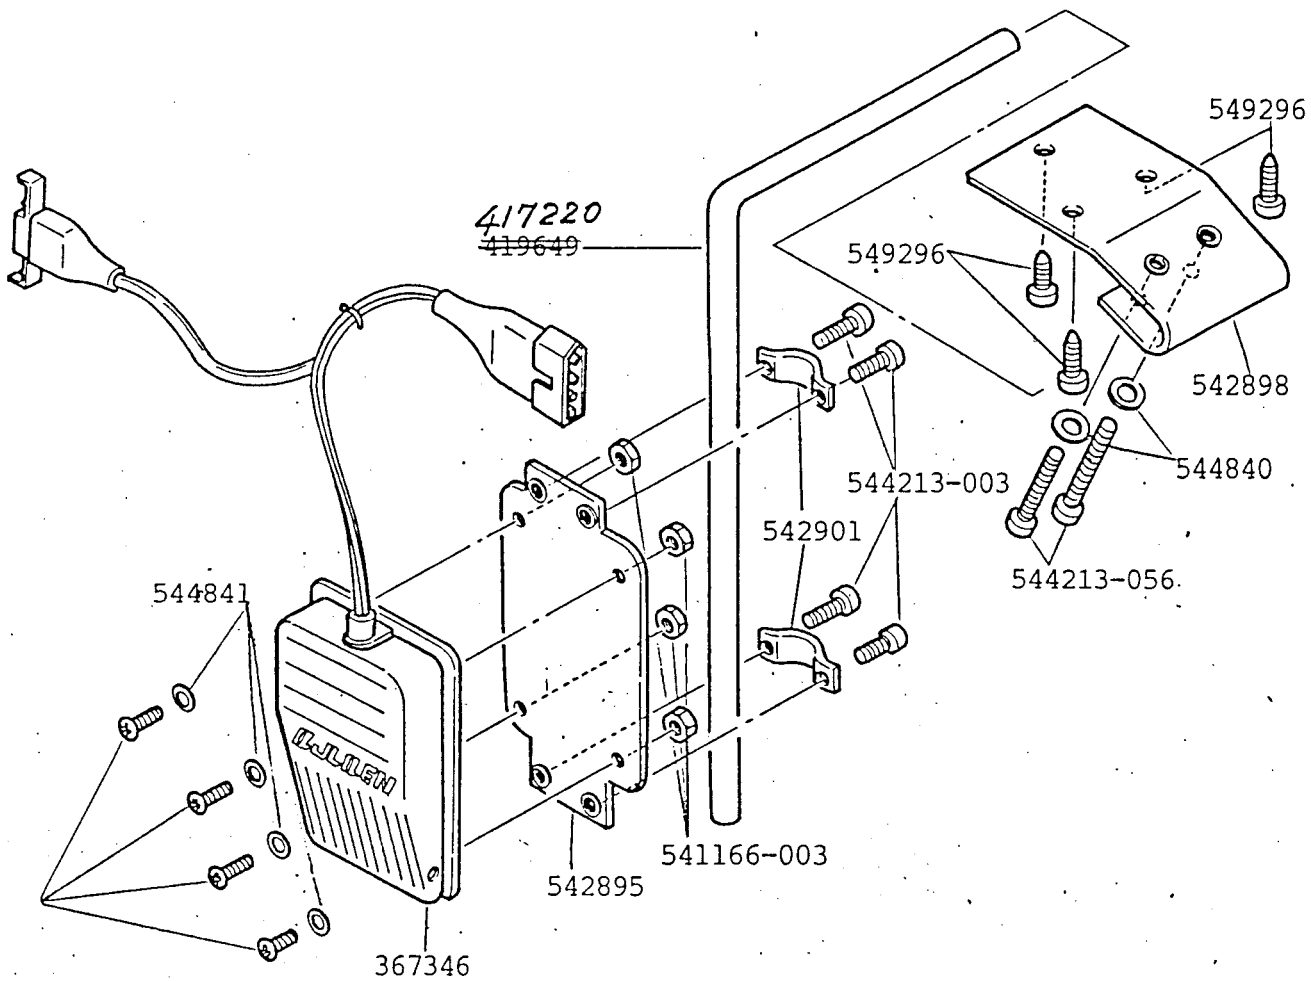

SINGER
211U1121K

SPECIAL PARTS FOR 211U1121K

WHICH DIFFER FROM 211U567KB

PART NO.	DESCRIPTION
367344	Air Cylinder Connection Tube (4)
367347	Foot Lift Air Cylinder
367348	Air Cylinder Base
367349	Presser Bar Lifting Bracket
367350	Foot Lift Plate
367351	Lifting Eccentric Connection Cramp
367352	Lifting Eccentric connection Cramp Stud Screw
367353	Lifting Eccentric Guide Plate
367354	Lifting Eccentric Guide Plate Caller
367355	Lifting Eccentric Connection
367356	Lifting Presser Air Cylinder Connection
367357	Lifting Presser Air Cylinder
367358	Lifting Presser Air Cylinder Hinge Screw
367369	Lifting Presser air Cylinder Bracket
374027	Foot Lifte Plate Set Screw (2)
374106-006	Lifting Eccentric Guide Plate Screw (4)
374107-003	Lifting Presser Air cylinder Bracket Screw
377066	Air Cylinder Connection Foot Lift
377214	Air Cylinder Sleeve (2)
417304	Air Cylinder Base Set Screw (4)
541165-001	Lifting Presser Air Cylinder Hinge Scerw Nut
543805-003	Lifting Eccentric Connection Cramp Stud Screw Nut (2)
543805-004	Lifting Press Air Cylinder Bracket Screw Washer (4)
543805-005	Foot Lifting Plate Set Screw Washer

541166-003

542895

367345

544055

544841

544055

367346

PART NO.	DESCRIPTION
367345	Foot Lifter Knee Switch
367346	Presser Foot Lifter Knee Switch
419649 417220	Knee Switch Frame Shaft (2)
541166-003	Knee Switch Set Screw Nut (8)
542895	Knee Switch Base Plate (2)
542898	Knee Switch Frame Shaft Holder (2)
542901	Knee Switch Base Plate Holder (4)
544055	Knee Switch Set Screw (8)
544213-003	Knee Switch Base Plate Holder Screw (8)
544213-056	Knee Switch Fame Shaft Holder Screw (4)
544840	Knee Switch Set Screw Spring Washer (4)
544841	Knee Switch Set Screw Washer (8)
549269	Knee Swtich Frame Shaft Holder Set Screw (6)